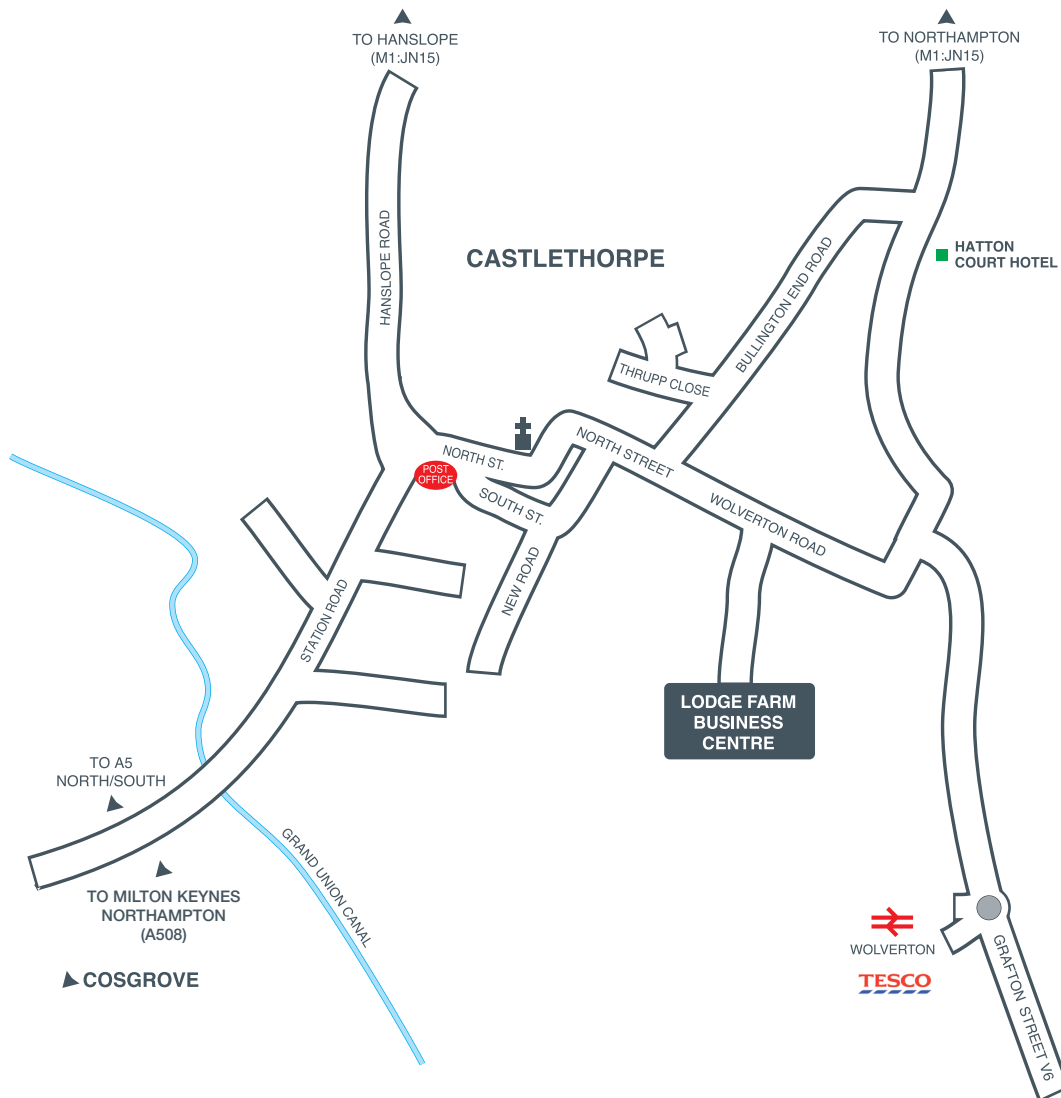

## How to find Inspire Change

Inspire Change  
 Unit 5  
 Lodge Farm Business Centre  
 Castlethorpe  
 Milton Keynes  
 MK19 7ES

Sat Nav postcode MK19 7ES

t: 01908 511 572

[www.inspirechange.com](http://www.inspirechange.com)

KEY

Parking

Inspire Change entrance